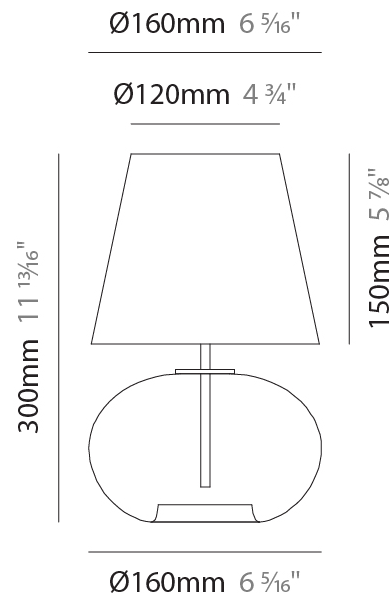

PARIGI CIPOLLA PORTABLE

D144008-

base number   Finish
Options

PROJECT	_____
TYPE	_____
SPECIFIER	_____
QUANTITY	_____
DATE	_____

1. To build a product code in our configurator select the specify button on the base model # product page
2. To build a manual product code on this datasheet choose from the options listed below in blue font and add the suffix to the base model #

GENERAL

Series: Parigi Cipolla
Brand: Cangini & Tucci
Division: Design
Mounting Type: Portable
Mounting Location: Table
Subcategory: Ambient

PHYSICAL

Shape: Sphere
Diameter (mm): 160
Diameter (in): 6 ⁵/₁₆
Height (mm): 300
Height (in): 11 ¹³/₁₆
Light Distribution: Omnidirectional
Weight (kg): 0.52
Weight (lbs): 1.15
Fixture Finish: [AMB](#) / [GRN](#) / [PNK](#) / [RUB](#) / [SKB](#) / [SMK](#) / [TOB](#) / [TRA](#)
Holder Finish: CHR
Fixture Material: Glass / Metal

ELECTRICAL

Number of Lamps: 1
Lamp Type: LED Retrofit
Bulb Included: Bulb Not Included
Max. Wattage Per Lamp (W): 4
Lamp Base: E12
Input Voltage (V): 120

LED

OPTICAL

RATINGS AND CERTIFICATIONS

Certified By: Certified for North American Standards
IP rating: IP20