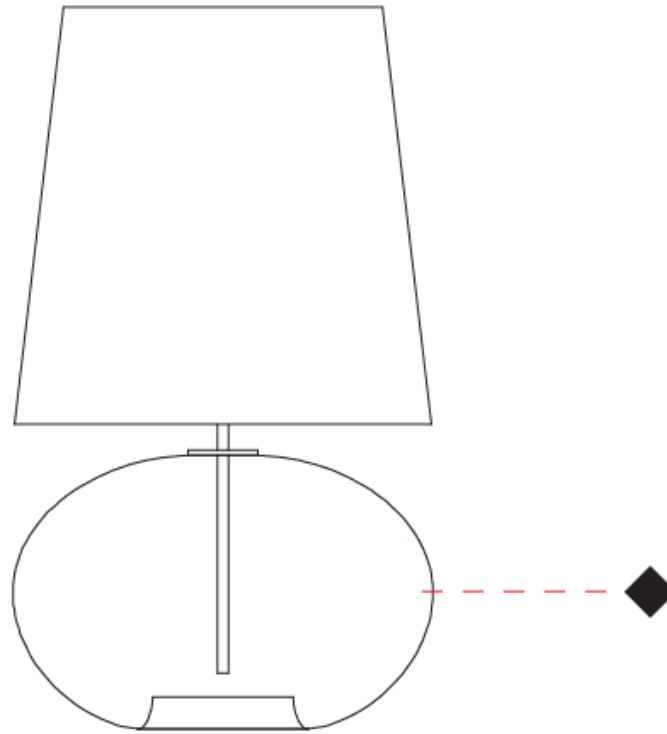

PARIGI CIPOLLA PORTABLE

D144009-

PROJECT

TYPE

SPECIFIER

QUANTITY

DATE

D