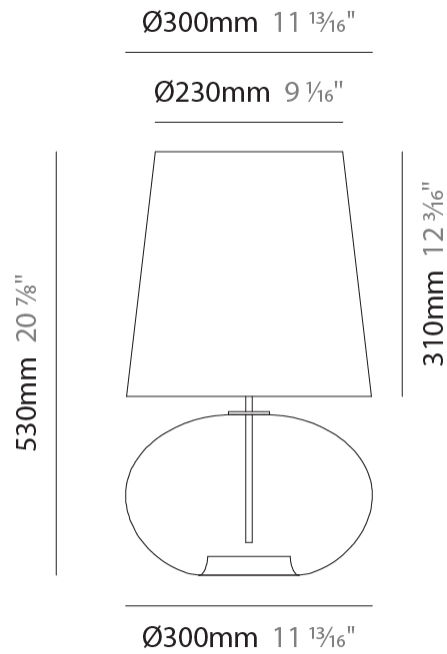

PARIGI CIPOLLA PORTABLE

D144009-

base number Finish
Options

PROJECT
TYPE
SPECIFIER
QUANTITY
DATE

1. To build a product code in our configurator select the specify button on the base model # product page
2. To build a manual product code on this datasheet choose from the options listed below in blue font and add the suffix to the base model #

GENERAL

Series: Parigi Cipolla
Brand: Cangini & Tucci
Division: Design
Mounting Type: Portable
Mounting Location: Table
Subcategory: Ambient

PHYSICAL

Shape: Sphere
Diameter (mm): 300
Diameter (in): 11 ¹³/₁₆"
Height (mm): 530
Height (in): 20 ⁷/₈"
Light Distribution: Omnidirectional
Weight (kg): 1.65
Weight (lbs): 3.64
Fixture Finish: [AMB](#) / [GRN](#) / [PNK](#) / [RUB](#) / [SKB](#) / [SMK](#) / [TOB](#) / [TRA](#)
Holder Finish: CHR
Fixture Material: Glass / Metal

ELECTRICAL

Number of Lamps: 1
Lamp Type: LED Retrofit
Bulb Included: Bulb Not Included
Max. Wattage Per Lamp (W): 7
Lamp Base: E26
Input Voltage (V): 120
Upon Request: 277Vac / GU24

LED

OPTICAL

RATINGS AND CERTIFICATIONS

Certified By: Certified for North American Standards
IP rating: IP20