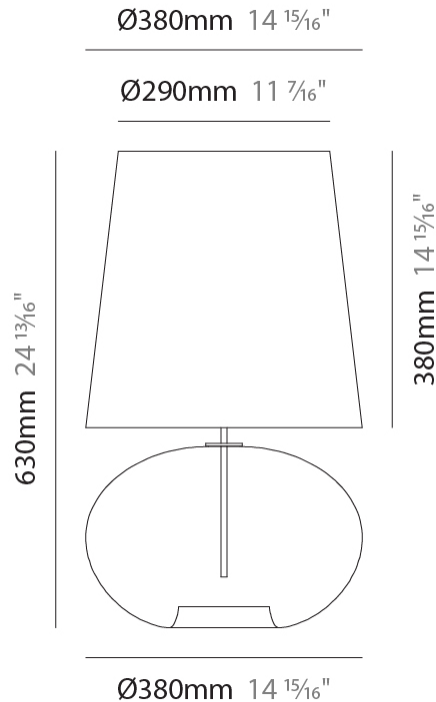

PARIGI CIPOLLA PORTABLE

D144010-

base number   Finish
Options

PROJECT	_____
TYPE	_____
SPECIFIER	_____
QUANTITY	_____
DATE	_____

1. To build a product code in our configurator select the specify button on the base model # product page
2. To build a manual product code on this datasheet choose from the options listed below in blue font and add the suffix to the base model #

GENERAL

Series: Parigi Cipolla
Brand: Cangiini & Tucci
Division: Design
Mounting Type: Portable
Mounting Location: Table
Subcategory: Ambient

PHYSICAL

Shape: Sphere
Diameter (mm): 380
Diameter (in): 14 ¹⁵/₁₆"
Height (mm): 630
Height (in): 24 ¹³/₁₆"
Light Distribution: Omnidirectional
Weight (kg): 2.64
Weight (lbs): 5.82
Fixture Finish: [AMB](#) / [GRN](#) / [PNK](#) / [RUB](#) / [SKB](#) / [SMK](#) / [TOB](#) / [TRA](#)
Holder Finish: CHR
Fixture Material: Glass / Metal

ELECTRICAL

Number of Lamps: 1
Lamp Type: LED Retrofit
Bulb Included: Bulb Not Included
Max. Wattage Per Lamp (W): 7
Lamp Base: E26
Input Voltage (V): 120
Upon Request: 277Vac / GU24

LED

OPTICAL

RATINGS AND CERTIFICATIONS

Certified By: Certified for North American Standards
IP rating: IP20